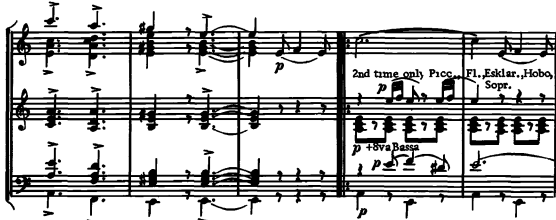

CARDIFF CASTLE

MARS

DIRECTIE in B $\flat$

(Serie Marstromfen No. 395)

T. J. POWELL